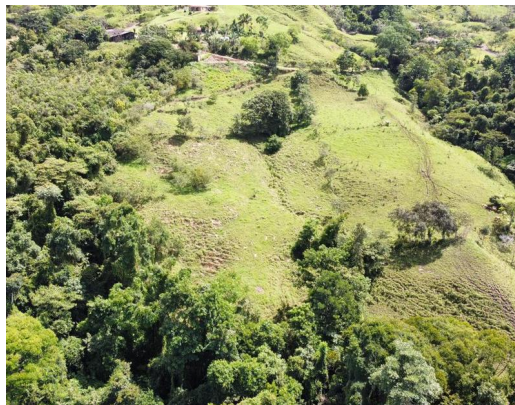

# \$89,000

ID: 16126

Property Type: Land • Size: 13,749 sq m •

- Status: Active/Published
- Close To Transport
- Mountain View
- Close To Schools
- Investment Opportunities
- Valley Views
- Close To Shops
- Mountain Properties

## Property Description

Wonderful property located in San Blas just 15 minutes from one of the largest cities in Costa Rica, Pérez Zeledón. This beautiful property offers ample space for any type of development in a mountain property but with all the qualities to design an environment favorable to the house of your dreams. In addition to an excellent view of the mountain. It is easily accessible, since a 4X4 vehicle is not necessary to reach it. In addition, this property has all the basic services such as water and electricity.